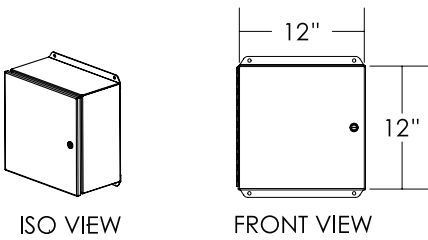

SMALL AC ENCLOSURE