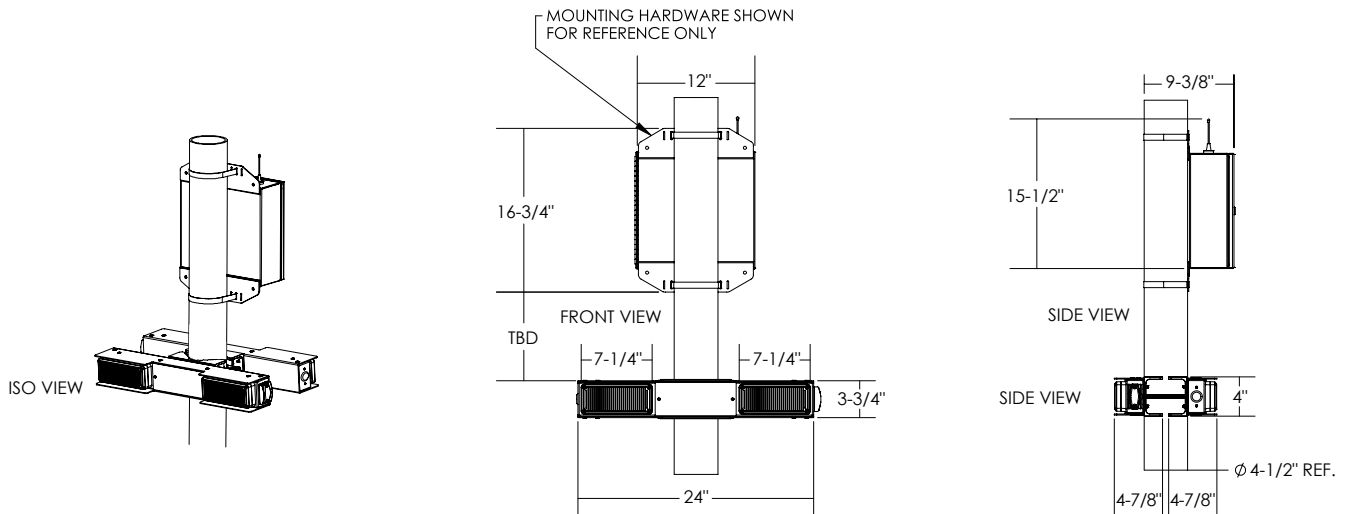

RRFB LIGHTBAR MOUNTING

AB-9407-AC
WITH SMALL AC ENCLOSURE